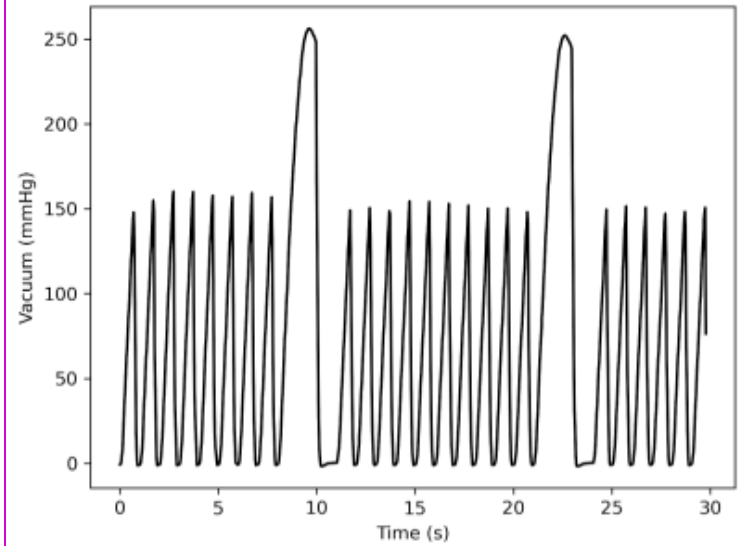

Primo Passi Pump Data- Copyright Genuine Lactation LLC 2023

	Double Pumping Original Flanges	BB Version 1
Stim 1		
	50 Short- 280 Long	
	82 cpm	

65 Short- 280 Long

74 cpm

80 Short- 280 Long

70 cpm

Stim 4

105 Short- 280 Long