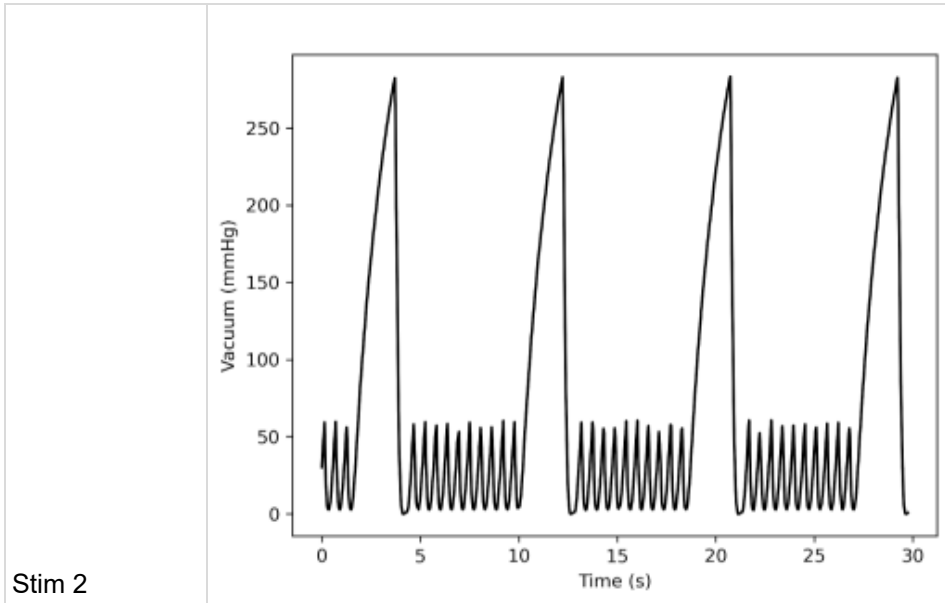

Primo Passi Pump Data- Copyright Genuine Lactation LLC 2023

	Double Pumping Original Flanges	BB Version 1
Stim 1		
	50 Short- 280 Long	
	82 cpm	

65 Short- 280 Long

74 cpm

80 Short- 280 Long

70 cpm

Stim 4

105 Short- 280 Long