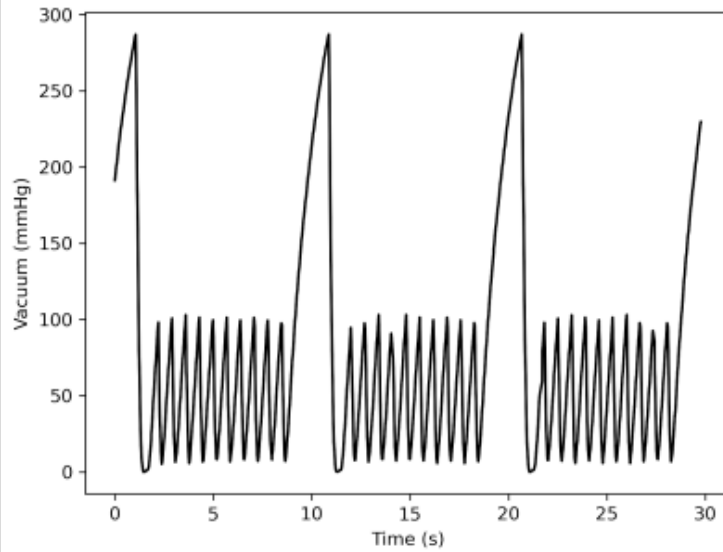

Primo Passi Pump Data- Copyright Genuine Lactation LLC 2023

	Double Pumping Original Flanges	BB Version 1
Stim 1		
	50 Short- 280 Long	
	82 cpm	

65 Short- 280 Long

74 cpm

80 Short- 280 Long

70 cpm

Stim 4

105 Short- 280 Long