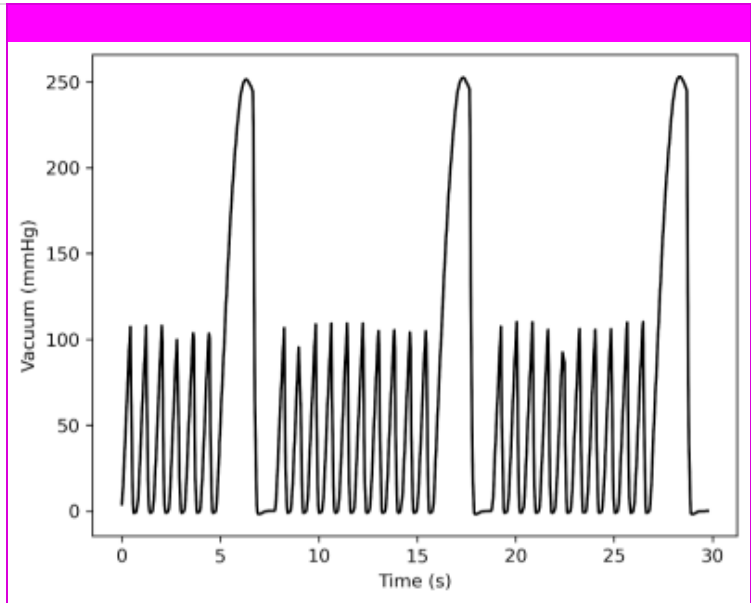

Primo Passi Pump Data- Copyright Genuine Lactation LLC 2023

	Double Pumping Original Flanges	BB Version 1
Stim 1		
	50 Short- 280 Long	
	82 cpm	

65 Short- 280 Long

74 cpm

80 Short- 280 Long

70 cpm

Stim 4

105 Short- 280 Long