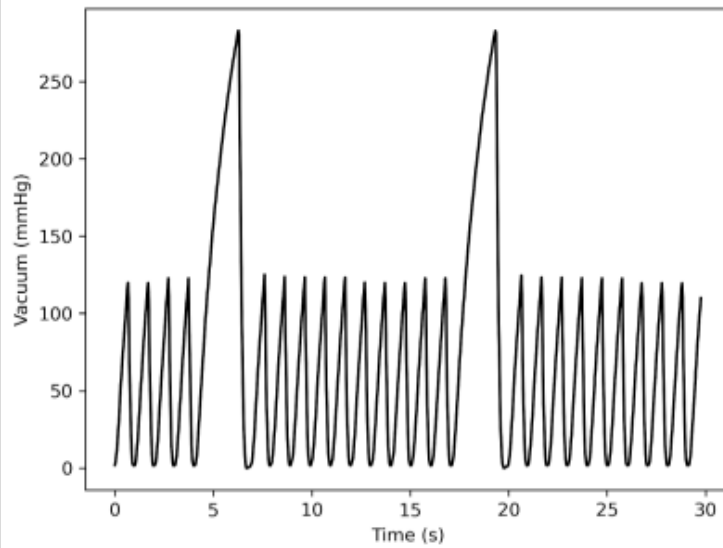

105 Short- 280 Long

68 cpm

Stim 5