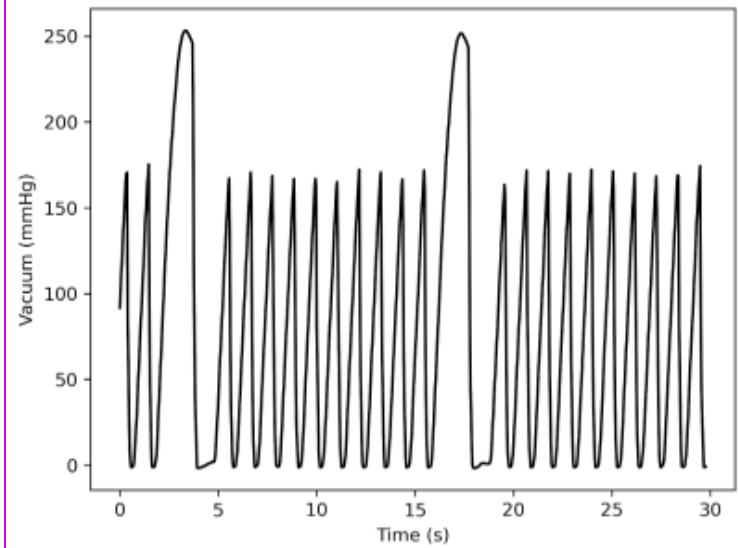

70 cpm

Stim 4

105 Short- 280 Long

68 cpm

Stim 5