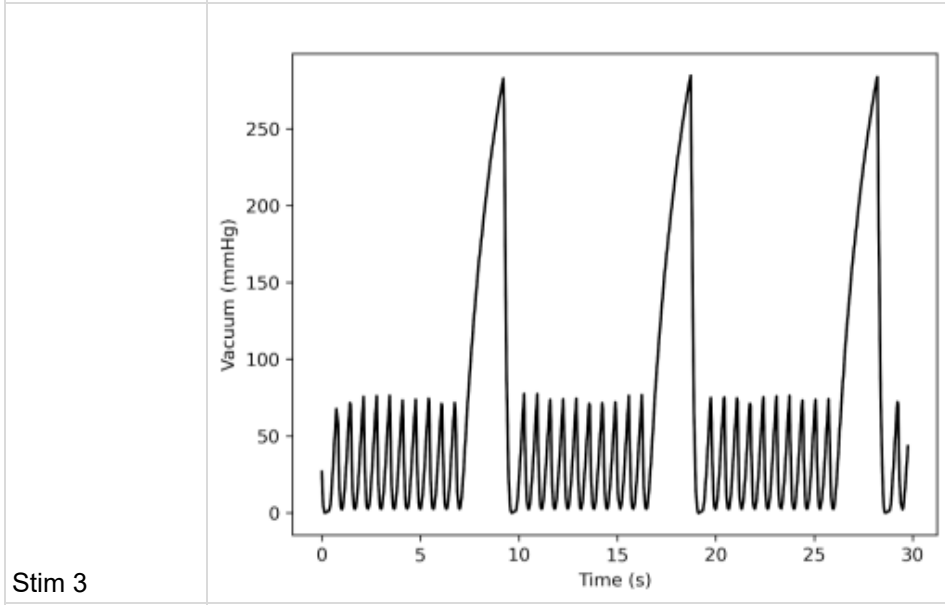

Primo Passi Pump Data- Copyright Genuine Lactation LLC 2023

	Double Pumping Original Flanges	BB Version 1
Stim 1		
	50 Short- 280 Long	
	82 cpm	

65 Short- 280 Long

74 cpm

80 Short- 280 Long

70 cpm

Stim 4

105 Short- 280 Long