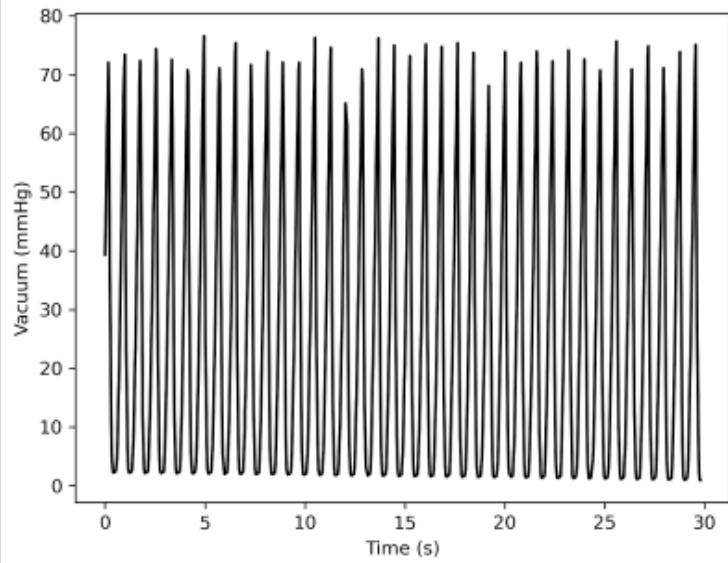

125 Short- 280 Long

51 cpm

Exp 1

70

76 cpm