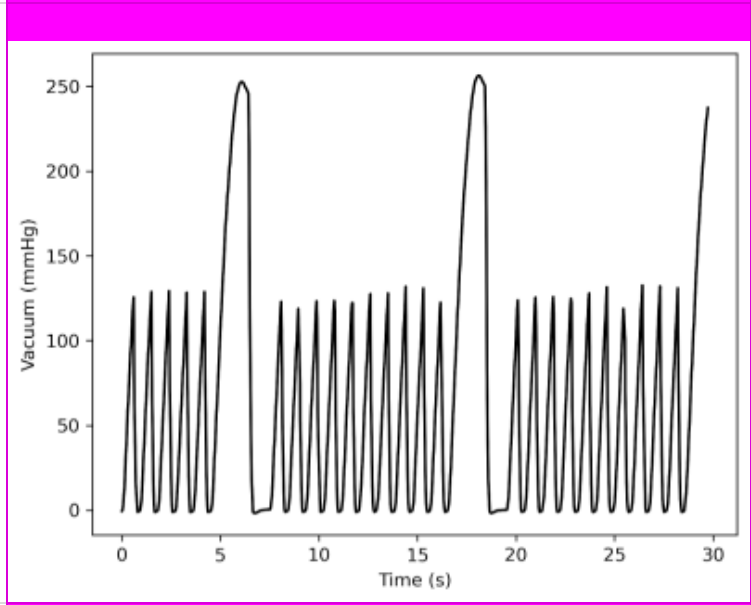

Primo Passi Pump Data- Copyright Genuine Lactation LLC 2023

	Double Pumping Original Flanges	BB Version 1
Stim 1		
	50 Short- 280 Long	
	82 cpm	

65 Short- 280 Long

74 cpm

80 Short- 280 Long

70 cpm

Stim 4

105 Short- 280 Long